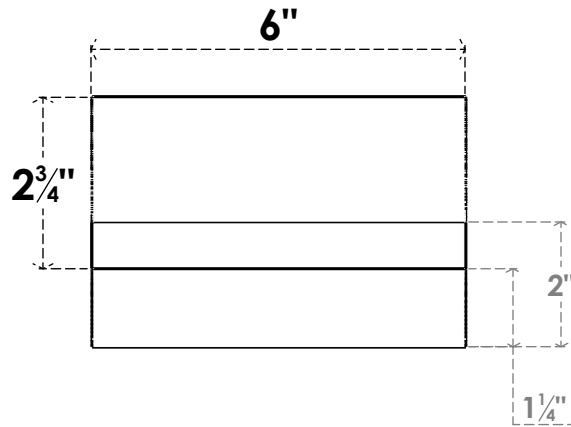

ITEM NUMBER: RFTURO060X04000X20000X004RID00RCPR

6"W X 4"H X 20"L TIMBERTHANE ROUGH CEDAR RIDGEWOOD FAUX WOOD OPEN RAFTER TAIL, 4"L END, PRIMED TAN

SIDE PROFILE

FRONT PROFILE

ISOMETRIC

GENERATED DATE : 03/02/2023