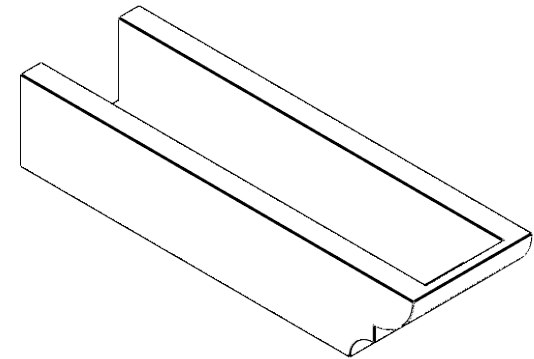

ITEM NUMBER: RFTURO060X04000X20000X004RID00RCPR

6"W X 4"H X 20"L TIMBERTHANE ROUGH CEDAR RIDGEWOOD FAUX WOOD OPEN RAFTER TAIL, 4"L END, PRIMED TAN

SIDE PROFILE

FRONT PROFILE

ISOMETRIC

GENERATED DATE : 03/02/2023

EKENA MILLWORK
2300 WEST MAIN ST.
CLARKSVILLE, TX 75426
TOLL FREE: 866-607-0453
WWW.EKENAMILLWORK.COM

NOTES

1. INSTALLATION TO BE COMPLETED IN ACCORDANCE WITH MANUFACTURER'S SPECIFICATIONS.
2. DRAWING MAY NOT BE TO SCALE
3. THIS DRAWING IS INTENDED FOR DESIGN AND PLANNING PURPOSES ONLY.
4. ALL INFORMATION CONTAINED HEREIN WAS CURRENT AT THE TIME OF DEVELOPMENT BUT MUST BE REVIEWED AND APPROVED BY THE PRODUCT MANUFACTURER TO BE CONSIDERED ACCURATE.
5. TIMBERTHANE ARCHITECTURAL PRODUCTS ARE MADE FROM HIGH DENSITY URETHANE AND COME FACTORY PRIMED