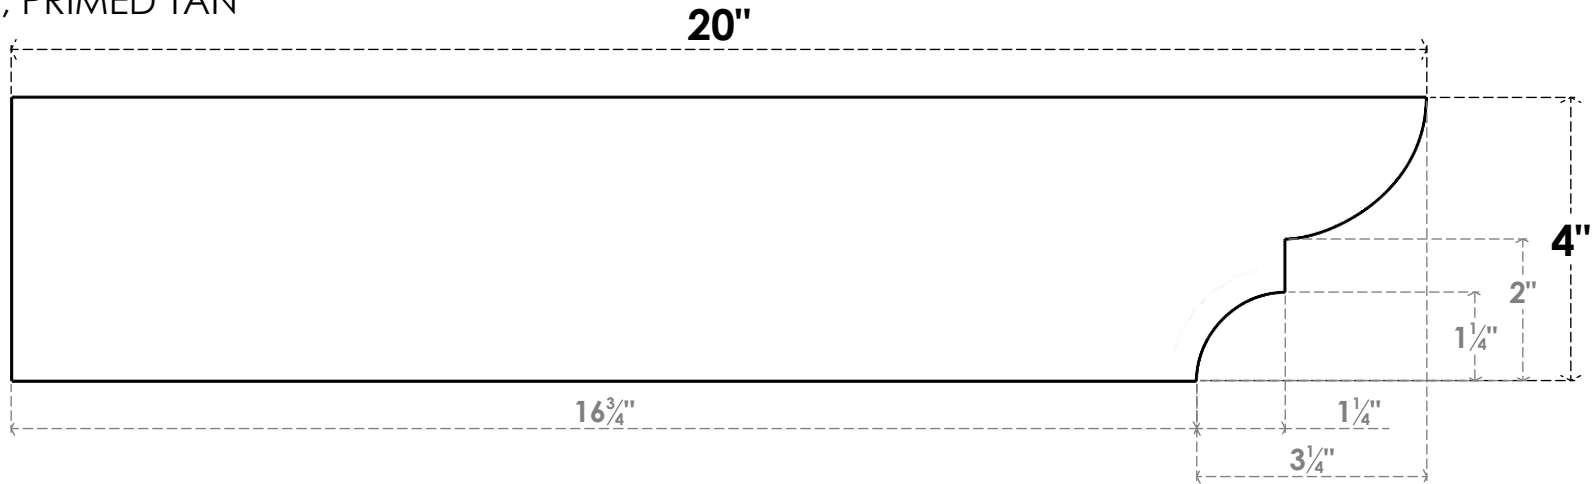

ITEM NUMBER: RFTURO060X04000X20000X004RID00RCPR

6"W X 4"H X 20"L TIMBERTHANE ROUGH CEDAR RIDGEWOOD FAUX WOOD OPEN RAFTER TAIL, 4"L END, PRIMED TAN

SIDE PROFILE

FRONT PROFILE

ISOMETRIC

GENERATED DATE : 03/02/2023